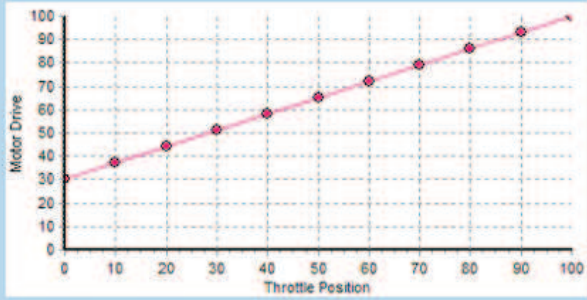

Throttle Curve %

0 10 15 20 25 30 35 40 45 50 55 60

Min: 10.0 Max: 60.0 Shape: 1.0 Set Curve Send Throttle Curve

Throttle Curve %

1 30 37 44 51 58 65 72 79 86 93 100

Min: 30.0 Max: 100.0 Shape: 1.0 Set Curve Send Throttle Curve

Throttle Curve %

2 10 17 25 32 40 48 57 66 75 86 100

Min: 10.0 Max: 100.0 Shape: 0.8 Set Curve Send Throttle Curve

Throttle Curve %

3 10 16 21 27 34 41 48 56 66 77 100

Min: 10.0 Max: 100.0 Shape: 0.6 Set Curve Send Throttle Curve

Throttle Curve %

4 10 14 18 22 27 32 38 44 53 64 100

Min: 10.0 Max: 100.0 Shape: 0.4 Set Curve Send Throttle Curve

Throttle Curve %

5 30 33 36 39 43 47 51 57 63 72 100

Min: 30.0 Max: 100.0 Shape: 0.4 Set Curve Send Throttle Curve