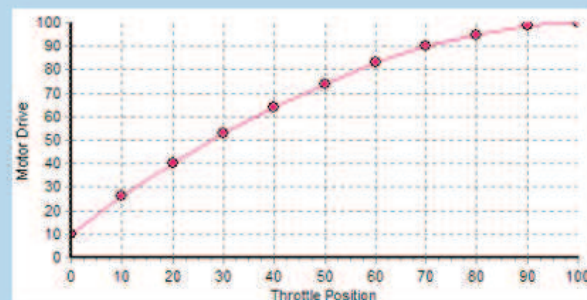

Throttle Curve %

2 10 17 25 32 40 48 57 66 75 86 100

Min: 10.0 Max: 100.0 Shape: 0.8 Set Curve Send Throttle Curve

Throttle Curve %

3 10 16 21 27 34 41 48 56 66 77 100

Min: 10.0 Max: 100.0 Shape: 0.6 Set Curve Send Throttle Curve

Throttle Curve %

4 10 14 18 22 27 32 38 44 53 64 100

Min: 10.0 Max: 100.0 Shape: 0.4 Set Curve Send Throttle Curve

Throttle Curve %

5 30 33 36 39 43 47 51 57 63 72 100

Min: 30.0 Max: 100.0 Shape: 0.4 Set Curve Send Throttle Curve

Throttle Curve %

6 10 21 31 41 51 61 70 79 87 94 100

Min: 10.0 Max: 100.0 Shape: 1.2 Set Curve Send Throttle Curve

Throttle Curve %

7 10 22 34 45 56 66 75 83 91 96 100

Min: 10.0 Max: 100.0 Shape: 1.4 Set Curve Send Throttle Curve

Throttle Curve %

8 10 24 37 49 60 70 79 87 93 98 100

Min: 10.0 Max: 100.0 Shape: 1.6 Set Curve Send Throttle Curve

Throttle Curve %

9 10 26 40 53 64 74 83 90 95 99 100

Min: 10.0 Max: 100.0 Shape: 1.8 Set Curve Send Throttle Curve