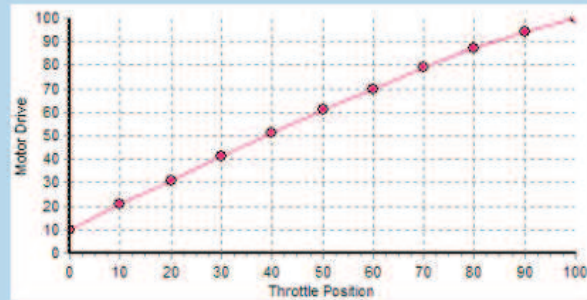

Throttle Curve %

2 10 17 25 32 40 48 57 66 75 86 100

Min: 10.0 Max: 100.0 Shape: 0.8 Set Curve Send Throttle Curve

Throttle Curve %

3 10 16 21 27 34 41 48 56 66 77 100

Min: 10.0 Max: 100.0 Shape: 0.6 Set Curve Send Throttle Curve

Throttle Curve %

4 10 14 18 22 27 32 38 44 53 64 100

Min: 10.0 Max: 100.0 Shape: 0.4 Set Curve Send Throttle Curve

Throttle Curve %

5 30 33 36 39 43 47 51 57 63 72 100

Min: 30.0 Max: 100.0 Shape: 0.4 Set Curve Send Throttle Curve

Throttle Curve %

6 10 21 31 41 51 61 70 79 87 94 100

Min: 10.0 Max: 100.0 Shape: 1.2 Set Curve Send Throttle Curve

Throttle Curve %

7 10 22 34 45 56 66 75 83 91 96 100

Min: 10.0 Max: 100.0 Shape: 1.4 Set Curve Send Throttle Curve

Throttle Curve %

8 10 24 37 49 60 70 79 87 93 98 100

Min: 10.0 Max: 100.0 Shape: 1.6 Set Curve Send Throttle Curve

Throttle Curve %

9 10 26 40 53 64 74 83 90 95 99 100

Min: 10.0 Max: 100.0 Shape: 1.8 Set Curve Send Throttle Curve