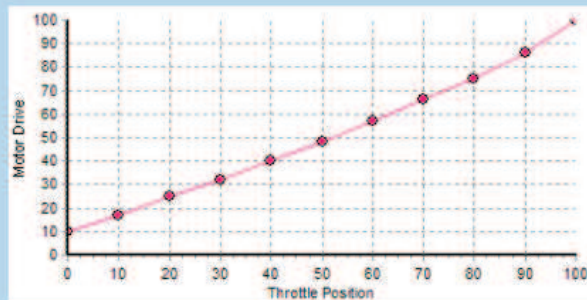

Throttle Curve %

0 10 15 20 25 30 35 40 45 50 55 60

Min: 10.0 Max: 60.0 Shape: 1.0 Set Curve Send Throttle Curve

Throttle Curve %

1 30 37 44 51 58 65 72 79 86 93 100

Min: 30.0 Max: 100.0 Shape: 1.0 Set Curve Send Throttle Curve

Throttle Curve %

2 10 17 25 32 40 48 57 66 75 86 100

Min: 10.0 Max: 100.0 Shape: 0.8 Set Curve Send Throttle Curve

Throttle Curve %

3 10 16 21 27 34 41 48 56 66 77 100

Min: 10.0 Max: 100.0 Shape: 0.6 Set Curve Send Throttle Curve

Throttle Curve %

4 10 14 18 22 27 32 38 44 53 64 100

Min: 10.0 Max: 100.0 Shape: 0.4 Set Curve Send Throttle Curve

Throttle Curve %

5 30 33 36 39 43 47 51 57 63 72 100

Min: 30.0 Max: 100.0 Shape: 0.4 Set Curve Send Throttle Curve