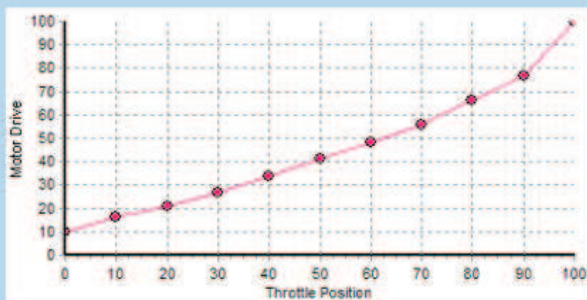

Throttle Curve %

0 10 15 20 25 30 35 40 45 50 55 60

Min: 10.0 Max: 60.0 Shape: 1.0 Set Curve Send Throttle Curve

Throttle Curve %

1 30 37 44 51 58 65 72 79 86 93 100

Min: 30.0 Max: 100.0 Shape: 1.0 Set Curve Send Throttle Curve

Throttle Curve %

2 10 17 25 32 40 48 57 66 75 86 100

Min: 10.0 Max: 100.0 Shape: 0.8 Set Curve Send Throttle Curve

Throttle Curve %

3 10 16 21 27 34 41 48 56 66 77 100

Min: 10.0 Max: 100.0 Shape: 0.6 Set Curve Send Throttle Curve

Throttle Curve %

4 10 14 18 22 27 32 38 44 53 64 100

Min: 10.0 Max: 100.0 Shape: 0.4 Set Curve Send Throttle Curve

Throttle Curve %

5 30 33 36 39 43 47 51 57 63 72 100

Min: 30.0 Max: 100.0 Shape: 0.4 Set Curve Send Throttle Curve

Throttle Curve %

6 10 21 31 41 51 61 70 79 87 94 100

Min: 10.0 Max: 100.0 Shape: 1.2 Set Curve Send Throttle Curve

Throttle Curve %

7 10 22 34 45 56 66 75 83 91 96 100

Min: 10.0 Max: 100.0 Shape: 1.4 Set Curve Send Throttle Curve