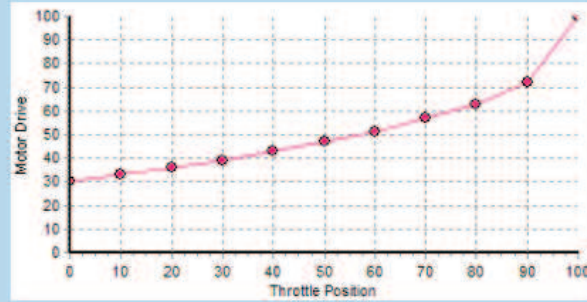

Throttle Curve %

2 10 17 25 32 40 48 57 66 75 86 100

Min: 10.0 Max: 100.0 Shape: 0.8 Set Curve Send Throttle Curve

Throttle Curve %

3 10 16 21 27 34 41 48 56 66 77 100

Min: 10.0 Max: 100.0 Shape: 0.6 Set Curve Send Throttle Curve

Throttle Curve %

4 10 14 18 22 27 32 38 44 53 64 100

Min: 10.0 Max: 100.0 Shape: 0.4 Set Curve Send Throttle Curve

Throttle Curve %

5 30 33 36 39 43 47 51 57 63 72 100

Min: 30.0 Max: 100.0 Shape: 0.4 Set Curve Send Throttle Curve

Throttle Curve %

6 10 21 31 41 51 61 70 79 87 94 100

Min: 10.0 Max: 100.0 Shape: 1.2 Set Curve Send Throttle Curve

Throttle Curve %

7 10 22 34 45 56 66 75 83 91 96 100

Min: 10.0 Max: 100.0 Shape: 1.4 Set Curve Send Throttle Curve

Throttle Curve %

8 10 24 37 49 60 70 79 87 93 98 100

Min: 10.0 Max: 100.0 Shape: 1.6 Set Curve Send Throttle Curve

Throttle Curve %

9 10 26 40 53 64 74 83 90 95 99 100

Min: 10.0 Max: 100.0 Shape: 1.8 Set Curve Send Throttle Curve