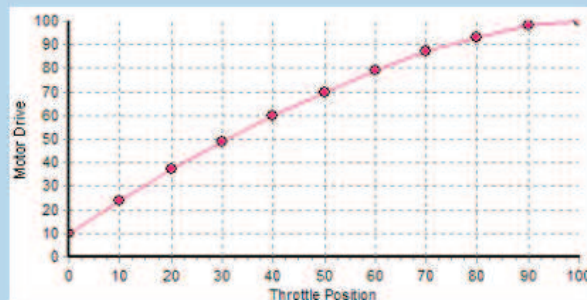

Throttle Curve %

2 10 17 25 32 40 48 57 66 75 86 100

Min: 10.0 Max: 100.0 Shape: 0.8 Set Curve Send Throttle Curve

Throttle Curve %

3 10 16 21 27 34 41 48 56 66 77 100

Min: 10.0 Max: 100.0 Shape: 0.6 Set Curve Send Throttle Curve

Throttle Curve %

4 10 14 18 22 27 32 38 44 53 64 100

Min: 10.0 Max: 100.0 Shape: 0.4 Set Curve Send Throttle Curve

Throttle Curve %

5 30 33 36 39 43 47 51 57 63 72 100

Min: 30.0 Max: 100.0 Shape: 0.4 Set Curve Send Throttle Curve

Throttle Curve %

6 10 21 31 41 51 61 70 79 87 94 100

Min: 10.0 Max: 100.0 Shape: 1.2 Set Curve Send Throttle Curve

Throttle Curve %

7 10 22 34 45 56 66 75 83 91 96 100

Min: 10.0 Max: 100.0 Shape: 1.4 Set Curve Send Throttle Curve

Throttle Curve %

8 10 24 37 49 60 70 79 87 93 98 100

Min: 10.0 Max: 100.0 Shape: 1.6 Set Curve Send Throttle Curve

Throttle Curve %

9 10 26 40 53 64 74 83 90 95 99 100

Min: 10.0 Max: 100.0 Shape: 1.8 Set Curve Send Throttle Curve