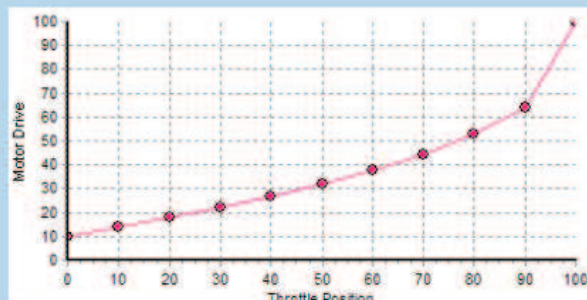

Throttle Curve %

0 10 15 20 25 30 35 40 45 50 55 60

Min: 10.0 Max: 60.0 Shape: 1.0 Set Curve Send Throttle Curve

Throttle Curve %

1 30 37 44 51 58 65 72 79 86 93 100

Min: 30.0 Max: 100.0 Shape: 1.0 Set Curve Send Throttle Curve

Throttle Curve %

2 10 17 25 32 40 48 57 66 75 86 100

Min: 10.0 Max: 100.0 Shape: 0.8 Set Curve Send Throttle Curve

Throttle Curve %

3 10 16 21 27 34 41 48 56 66 77 100

Min: 10.0 Max: 100.0 Shape: 0.6 Set Curve Send Throttle Curve

Throttle Curve %

4 10 14 18 22 27 32 38 44 53 64 100

Min: 10.0 Max: 100.0 Shape: 0.4 Set Curve Send Throttle Curve

Throttle Curve %

5 30 33 36 39 43 47 51 57 63 72 100

Min: 30.0 Max: 100.0 Shape: 0.4 Set Curve Send Throttle Curve

Throttle Curve %

6 10 21 31 41 51 61 70 79 87 94 100

Min: 10.0 Max: 100.0 Shape: 1.2 Set Curve Send Throttle Curve

Throttle Curve %

7 10 22 34 45 56 66 75 83 91 96 100

Min: 10.0 Max: 100.0 Shape: 1.4 Set Curve Send Throttle Curve