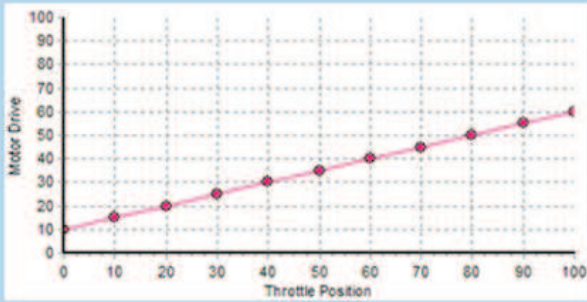

Throttle Curve %

0 10 15 20 25 30 35 40 45 50 55 60

Min: 10.0 Max: 60.0 Shape: 1.0 Set Curve Send Throttle Curve

Throttle Curve %

1 30 37 44 51 58 65 72 79 86 93 100

Min: 30.0 Max: 100.0 Shape: 1.0 Set Curve Send Throttle Curve

Throttle Curve %

2 10 17 25 32 40 48 57 66 75 86 100

Min: 10.0 Max: 100.0 Shape: 0.8 Set Curve Send Throttle Curve

Throttle Curve %

3 10 16 21 27 34 41 48 56 66 77 100

Min: 10.0 Max: 100.0 Shape: 0.6 Set Curve Send Throttle Curve

Throttle Curve %

4 10 14 18 22 27 32 38 44 53 64 100

Min: 10.0 Max: 100.0 Shape: 0.4 Set Curve Send Throttle Curve

Throttle Curve %

5 30 33 36 39 43 47 51 57 63 72 100

Min: 30.0 Max: 100.0 Shape: 0.4 Set Curve Send Throttle Curve