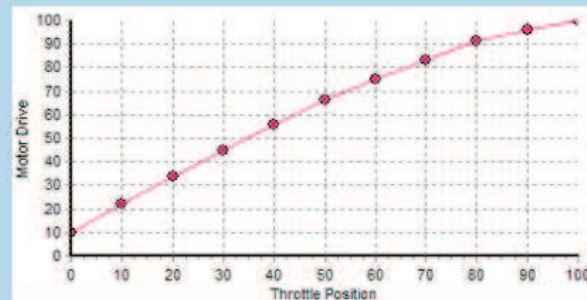

Throttle Curve %

2 10 17 25 32 40 48 57 66 75 86 100

Min: 10.0 Max: 100.0 Shape: 0.8 Set Curve Send Throttle Curve

Throttle Curve %

3 10 16 21 27 34 41 48 56 66 77 100

Min: 10.0 Max: 100.0 Shape: 0.6 Set Curve Send Throttle Curve

Throttle Curve %

4 10 14 18 22 27 32 38 44 53 64 100

Min: 10.0 Max: 100.0 Shape: 0.4 Set Curve Send Throttle Curve

Throttle Curve %

5 30 33 36 39 43 47 51 57 63 72 100

Min: 30.0 Max: 100.0 Shape: 0.4 Set Curve Send Throttle Curve

Throttle Curve %

6 10 21 31 41 51 61 70 79 87 94 100

Min: 10.0 Max: 100.0 Shape: 1.2 Set Curve Send Throttle Curve

Throttle Curve %

7 10 22 34 45 56 66 75 83 91 96 100

Min: 10.0 Max: 100.0 Shape: 1.4 Set Curve Send Throttle Curve

Throttle Curve %

8 10 24 37 49 60 70 79 87 93 98 100

Min: 10.0 Max: 100.0 Shape: 1.6 Set Curve Send Throttle Curve

Throttle Curve %

9 10 26 40 53 64 74 83 90 95 99 100

Min: 10.0 Max: 100.0 Shape: 1.8 Set Curve Send Throttle Curve